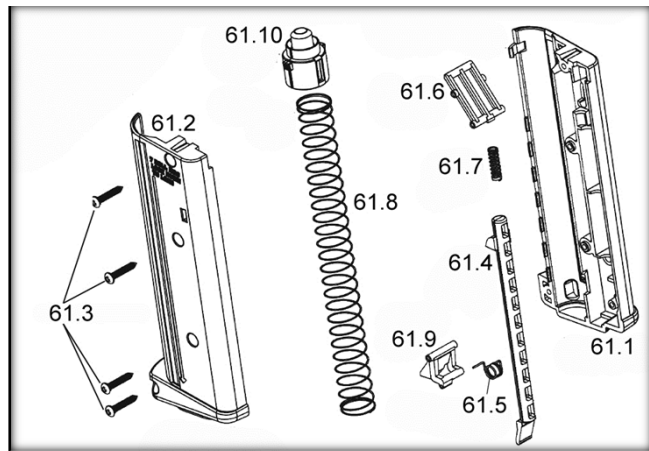

ITEM NO.	PartNo	DESCRIPTION	QTY.
61	TA20122	7 BALL STRAIGHT FEED MAGAZINE	1
61.1	TA20087	RIGHT SHELL	1
61.2	TA20086	LEFT SHELL	1
61.3	PL-42A	SCREW, #4 X 5/8" BLACK	4
61.4	TA20088	CARRIER RELEASE ARMATURE	1
61.5	02-34	HOPPER LID SPRING	1
61.6	TA20092	MAGAZINE BALL LATCH	1
61.7	02-20	COMP. SPRING, 0.600"FL X 0.172"O.D.	1
61.8	TA20091	SPRING, COMP., 6.125" F.L., 0.594" O.D.	1
61.9	TA20089	CARRIER RELEASE LEVER	1
61.10	TA20090	BALL CARRIER COMPLETE	1

ITEM NO.	PartNo	DESCRIPTION	QTY.
62	TA21070	EXTENDED MAG, 12 BALL COMPLETE	1
62.1	TA21071	SHELL LEFT EXT MAG	1
62.2	TA21072	SHELL RIGHT EXT MAG	1
62.3	TA21073	MAGAZINE BALL LATCH	1
62.4	TA21075	CARRIER RELEASE ARMATURE	1
62.5	TA21079	SPRING, COMP 11.304" F.L. X 0.594" O.D.	1
62.6	02-20	COMP. SPRING, 0.600"FL X 0.172"O.D.	1
62.7	02-34	HOPPER LID SPRING	1
62.8	TA20089	CARRIER RELEASE LEVER	1
62.9	PL-42A	SCREW, #4 X 5/8" BLACK	6
62.10	TA21108	BALL CARRIER COMPLETE EXT MAG	1